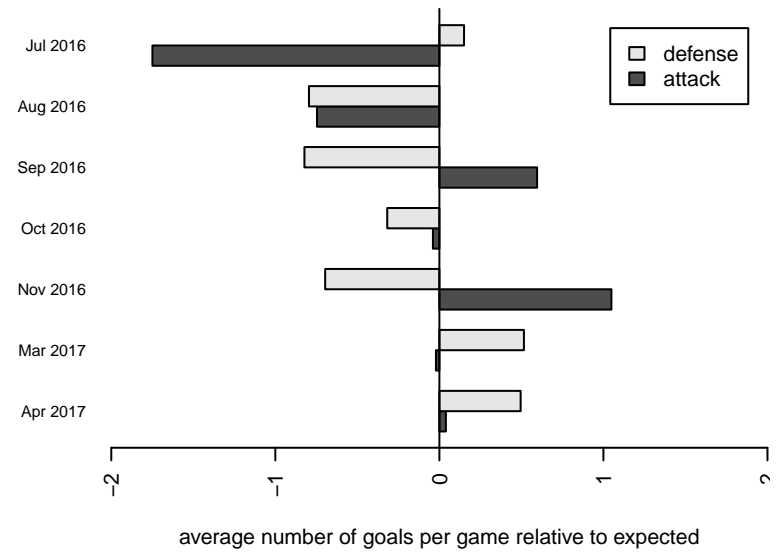

Performance relative to 13 month average