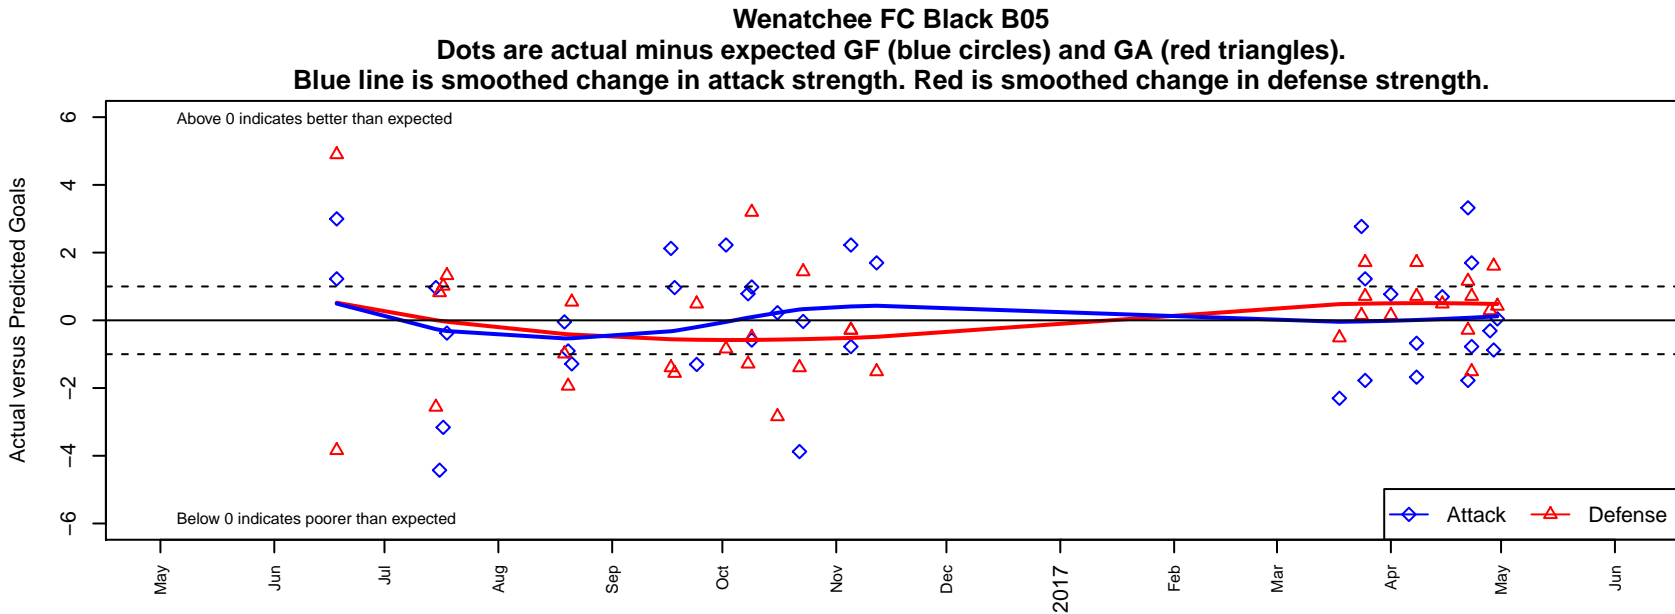

**attack and defense variance (black dot)
relative to other teams
and top 10 in region**

**attack and defense rating
relative to others at age
and all opponents in last 13 months**

Wenatchee FC Black B05

Wenatchee FC
Wenatchee, WA
B05 total strength=886
attack=1.98 defense=0.92
fall league = PSPL WSPL 1 U12
spr league = Spr PSPL SuperLeague 1 U12
notes= Sitio 2015

alt names used:
WENATCHEE FC SITIO B05 (WA)
WENATCHEE FCSITIO B05
Wenatchee FC B05 Sito
Wenatchee FC Sitio B05
Wenatchee FC B05 Sito
WENATCHEE FC SITIO B05 (WA)

Venues played:
2016 US Club Regionals 2005
2016 Nike Crossfire Challenge Silver 9v9 U12
2016 NWCL 05
2016 PSPL WSPL 1 U12
2016 Spr PSPL SuperLeague 1 U12
2016 WA Cup U12 Gold U12