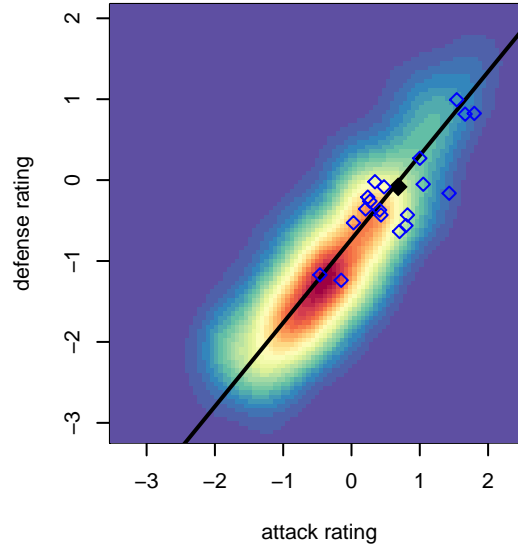

**attack and defense rating
relative to others at age
and all opponents in last 13 months**