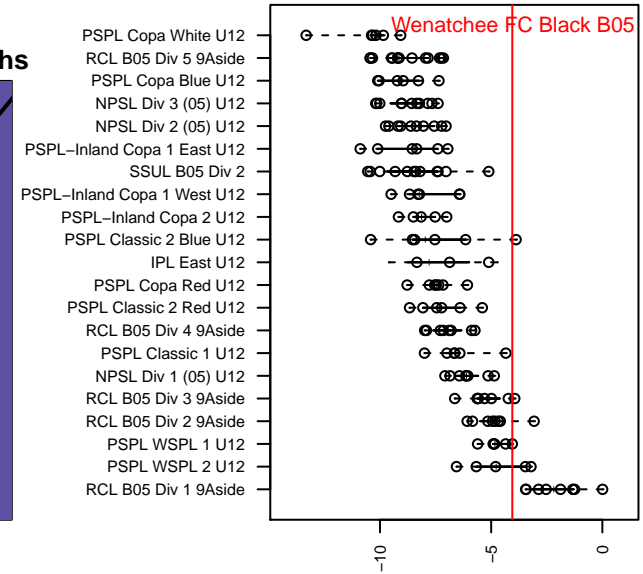

**attack and defense rating
relative to others at age
and all opponents in last 13 months**