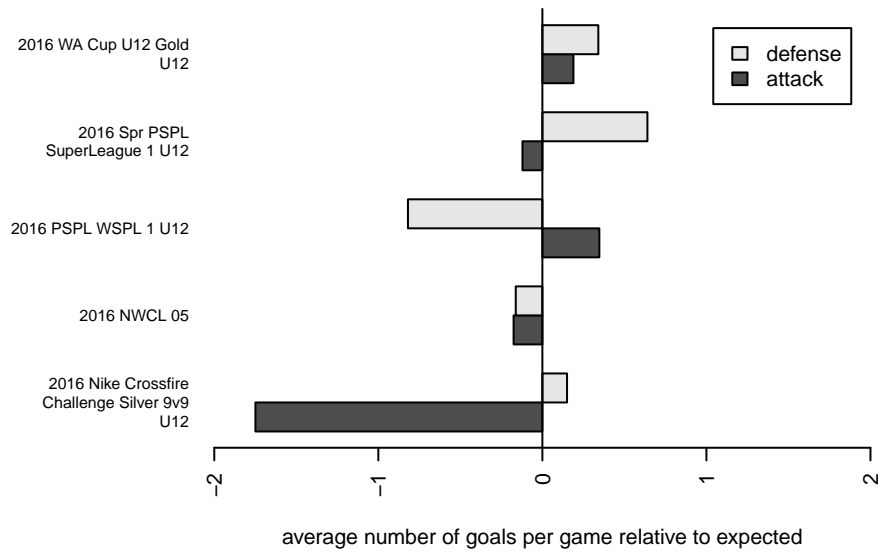

Performance relative to 13 month average